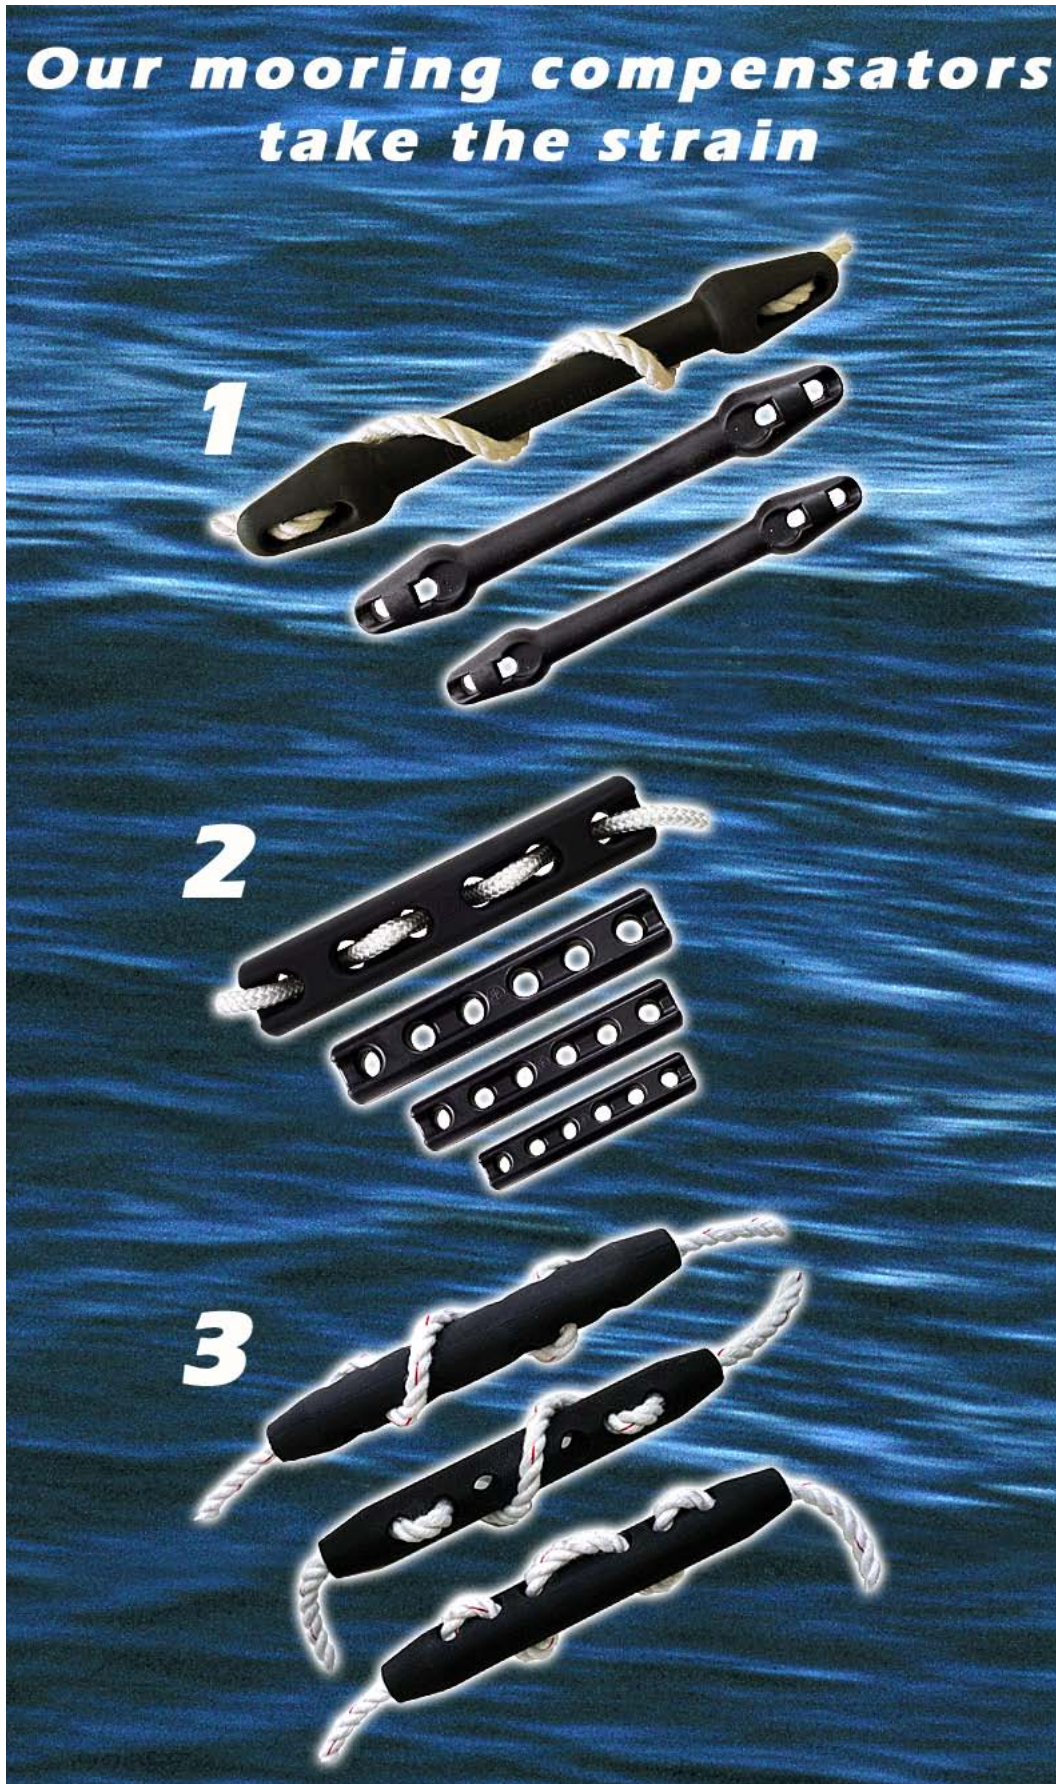

***Our mooring compensators
take the strain***

Modell 1

Art.no.210543
Rope Ø 20-24

Art.no.210533
Rope Ø 14-18

Art.no.210523
Rope Ø 12-16

Art.no.210513
Rope Ø 10-12

Modell 2

Art.no.210430
Rope Ø 16-20

Art.no.210380
Rope Ø 12-14

Art.no.210330
Rope Ø 10-12

Modell 3

Art.no.210843
Rope Ø 16-20

Art.no.210873
Rope Ø 12-14

Art.no.210823
Rope Ø 6-10

Model 1: lengths: 600, 520, 416, och 332 mm

Model 2: lengths: 260, 210, och 155 mm

Model 3: lengths: 400, 250, och 155 mm

PCs / bag.

1 PCs.

1 PCs.

1 PCs.